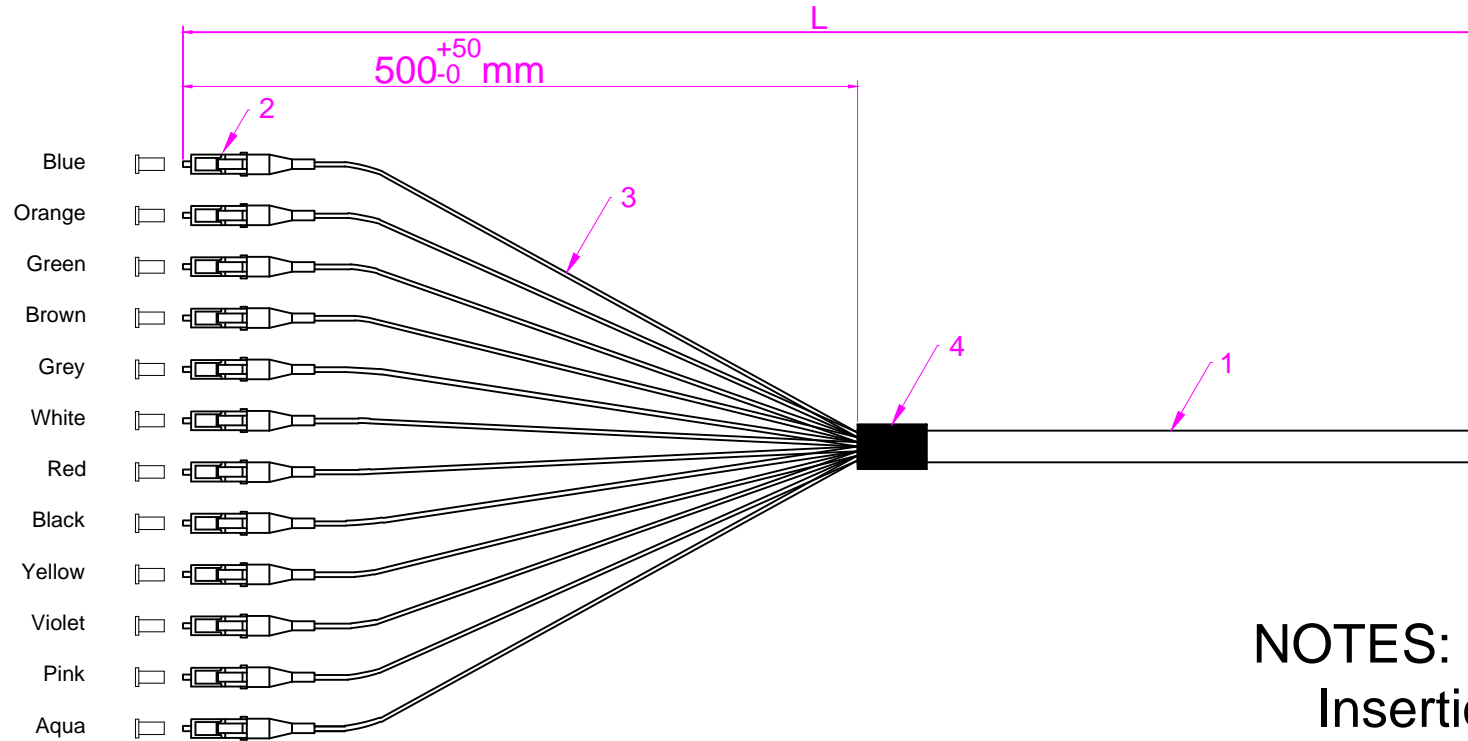

REV	MODIFICATION	UPDATE DATE
A1		19-03-2021

**NOTES:**  
 Insertion loss ≤ 0.2dB  
 Return loss ≥ 55dB

4	1	Shrinkage Tube	(Ø6.4*3.5cm)
3	A/R	0.9mm 12 Colors Cable	Ø0.9mm 12
2	12	LC/UPC SM Simplex 0.9mm Connector (Blue Housing White Boot)	LC/UPC 0.9mm
1	A/R	OD: 6.2mm, Singlemode 9/125 G657A1, 12 fibers Distribution Cable, PVC, Color: Yellow	Ø6.2mm, SM G657A1, 12 PVC,

ITEM	QTY	P/N	SPECIFICATIONS									
			DRAW	Adam Morris	DATE	16-03-2021	TITLE: Pigtail LC(UPC) 12Fibers Singlemode G657A1 PVC					
			CHECK		APPROVED		CUSTOMER NO		DWG NO	FJ9LCX-XXM-12FR	REV	A1