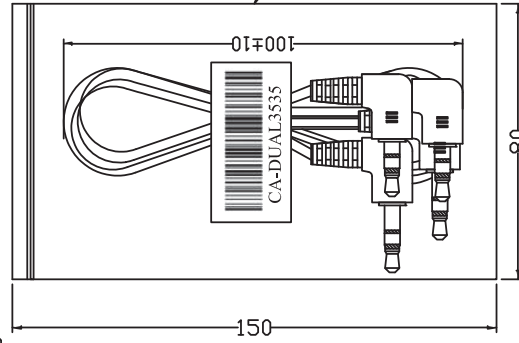

Wire Connection

Ø3.5 Stereo Plug		Color
P1	Top	Red
	Ring	Blue
	Sheath	Natural
P2	Top	Red
	Ring	Blue
	Sheath	Natural
P3	Top	Red
	Ring	Blue
	Sheath	Natural
P4	Top	Red
	Ring	Blue
	Sheath	Natural

NOTES: ALL DIMS ARE IN mm

Item	Parts	DESCRIPTION	QTY
8	Label	L42*W21MM Barcode content : GS1 bar code 128	1 PCS
7	PE Bag	L150*W60*TO.05MM	1 PCS
6	Heat shrink tube	&1.5*10MM	4 PCS
5	TIE	MINI TIE BLACK L=150MM	1 PCS
4	Cable	ASH28AWG*2C*2F+AS/SP41/0.1 OD2.75*5.5MM	470MM
3	P.V.C	60P BLACK PVC	12 G
2	P.V.C	60P RED PVC	12 G
1	Ø3.5 Stereo Plug	OD3.5*OD6.0*25.4MM	4 PCS

PROJECTION

SCALE	N/A
TOLERANCE EXCEPT AS NOTED	N/A
DEC. MILLIMETERS	0.00±0.20
	0.00±0.30
	0.000±0.10
ANG.	N/A

Research Develop Innovate

RDI, Inc. 333 North Bedford Road, Suite 135, Mount Kisco, NY 10549

TITLE		Stereo cable assy with 4 right angle ø3.5mm stereo plugs, RoHS Compliant	
DR.	DATE	REF.	SHEET
Tina	11/21/18	P/N: MCA4604X3.5RPNL	1 OF 1
CK.	PRE- CB	DRAWING NO. 4832	SIZE REV.
BC		A	