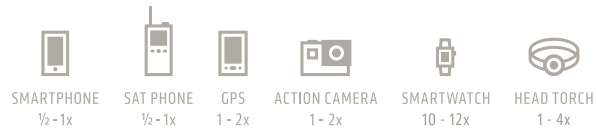

## TORCH

TORCHE | LINTERNA | TORCIA | TASCHENLAMPE | TOORTS

Portable, lightweight 120 Lumens torch with 3 integrated light modes (high, low, SOS). Device also acts as an emergency power source to charge smartphones and other 5V devices. Smart charging technology detects when device is connected, disconnected or fully charged.

## SPECIFICATIONS:

SPÉCIFICATIONS | ESPECIFICACIONES  
SPECIFICAS | SPEZIFIKATIONEN | GEGEVENS

- 120 Lumens torch with 2600mAh /3.7V
- Light mode button toggle: high, low, SOS setting
- Rugged design, IP67 rating (dustproof, waterproof)
- 1x USB output: 5V /1A
- 1x Micro USB input: 5V /1A
- Smart charging: automatic on/off detection
- 4 LED battery charge indicator
- Weight: 120g
- Size: 140mm x 39mm x 39mm