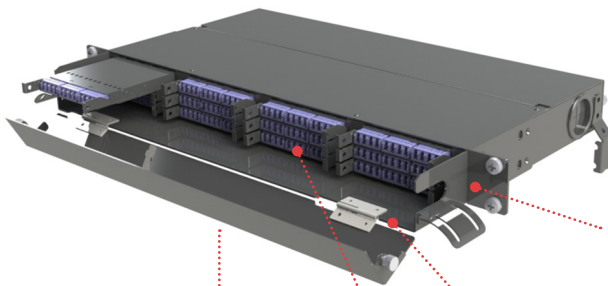

OptoConnect Rack-Mount 144 Fiber Enclosures and Cassettes

Molex Rack-Mount 144 Fiber Enclosures and Cassettes are designed to meet high-density fiber and cable management needs for data center, storage area network (SAN), local area network (LAN) and central office/headend applications

Features and Advantages

Rack-mounted enclosure has a powder coated steel construction
Offers durability and protection to ensure reliable performance

Pluggable cassette with MTP/MPO interface on rear side
Decreases labor time and costs. Eases cable management and cassette plug-in/pull-out

Optical Blindmate MPO Adapter Panel

1RU enclosure supports 144 fiber LC capacity
Support industry-leading density in the chassis

19-inch rack-mount chassis
Compliant with Electronic Industries Alliance (EIA), Electronic Components Association (ECA), European Telecommunications Standards Institute (ETSI)

Premium Patch Cord Options

Options For Front Of The Cassette

Unitboot LC Connector

Adjustable Bending Boot Iron Wire Can Adjust the Angle

Option Rear Of The Cassette

MPO Push-Pull Tab

OptoConnect Rack-Mount 144 Fiber Enclosures and Cassettes