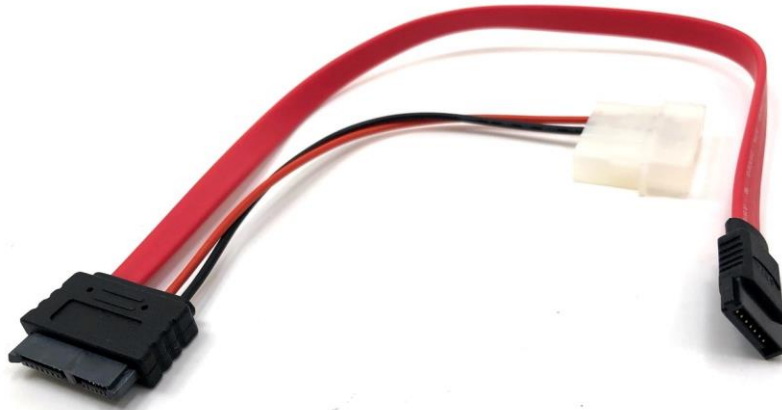

20in Slimline SATA to SATA Hard Drive and Molex LP4 Power Adapter Cable F03-162

PRODUCT DESCRIPTION

Micro Connectors 20" Slimline SATA TO SATA+Power cable is a popular standard for connecting and powering computer data storage devices.

Slimline SATA power cables, allowing you to use notebook optical drives with desktop, workstation, and server computers.

SATA III (6Gb) Compliant

without us, you are just not connected! ■