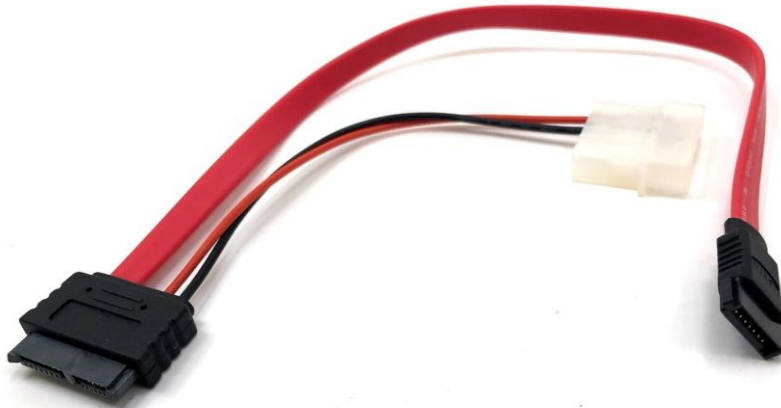

## 12in Slimline SATA to SATA Hard Drive and Molex LP4 Power Adapter Cable F03-160

### PRODUCT DESCRIPTION

Micro Connectors 12" Slimline SATA TO SATA+Power cable is a popular standard for connecting and powering computer data storage devices.

Slimline SATA power cables, allowing you to use notebook optical drives with desktop, workstation, and server computers.