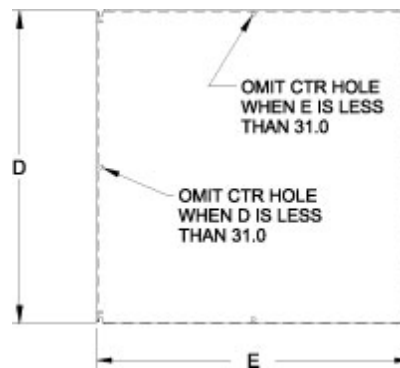

Quality Products. Service Excellence.

Inner Panels *EP Series*

Eclipse Series Enclosures

Features

- Larger than standard NEMA panel used in same sized enclosure.
- 12gauge steel construction.
- Larger sizes have 2 or 4 formed flanges for added strength.
- Slotted corner design for easier mounting.
- Finished in white or unpainted galvanized.

Mild Steel				
Part No.	Galvanized Part No.	Size		Gauge
Part No.	Part No.	D	E	Gauge
EP1210	EPG1210	10.20	8.20	12
EP1212	EPG1212	10.20	10.20	12
EP1224	EPG1224	10.20	22.20	12
EP1612	EPG1612	14.20	10.20	12
EP1616	EPG1616	14.20	14.20	12
EP1620	EPG1620	14.20	18.20	12
EP2012	EPG2012	18.20	10.20	12
EP2016	EPG2016	18.20	14.20	12
EP2020	EPG2020	18.20	18.20	12
EP2024	EPG2024	18.20	22.20	12
EP2412	EPG2412	22.20	10.20	12
EP2416	EPG2416	22.20	14.20	12
EP2420	EPG2420	22.20	18.20	12
EP2424	EPG2424	22.20	22.20	12
EP2430	EPG2430	22.20	28.20	12
EP2442	EPG2442	22.20	40.20	12
EP2448	EPG2448	22.20	46.20	12
EP3012	EPG3012	28.20	10.20	12
EP3016	EPG3016	28.20	14.20	12
EP3020	EPG3020	28.20	18.20	12
EP3024	EPG3024	28.20	22.20	12