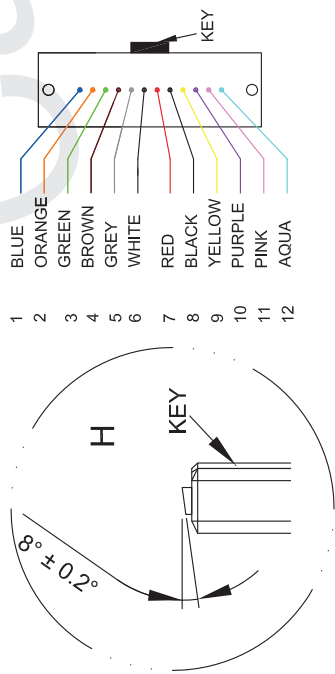

PIN No.
12
11
.
.
2
1

PIN No.
1
2
.
.
11
12

FIBER COLOR

12	BLUE
11	ORANGE
10	GREEN
9	BROWN
8	GREY
7	WHITE
6	RED
5	BLACK
4	YELLOW
3	PURPLE
2	PINK
1	AQUA

FIBER COLOR

1	BLUE
2	ORANGE
3	GREEN
4	BROWN
5	GREY
6	WHITE
7	RED
8	BLACK
9	YELLOW
10	PURPLE
11	PINK
12	AQUA

POLARITY B	
FIBER MAPPING	KEY UP
KEY UP	KEY UP
A	B
1	BLUE 12
2	ORANGE 11
3	GREEN 10
4	BROWN 9
5	GREY 8
6	WHITE 7
7	RED 6
8	BLACK 5
9	YELLOW 4
10	PURPLE 3
11	PINK 2
12	AQUA 1

SPECIFICATION:

- 1.CONNECTOR A : 12F MPO/APC FEMALE
- 2.CONNECTOR B : 12F MPO/APC FEMALE
- 3.CABLE TYPE : 12 STRANDS CABLE, SM 9/125(OS2), ROUND 3.0mm PLENUM JACKET.
- 4.JACKET COLOR : YELLOW
- 5.WAVELENGTH : 1550nm
- 6.INSERTION LOSS : ≤0.70dB
- 7.RETURN LOSS : ≥55dB

Part Number: 50-B3122P-xxM
Description: w-Ignite™ Fiber Cable, 12F MPO/APC Female-Female, Polarity B, SM 3mm 12F Yellow OFNP Jacket, xx Meter.