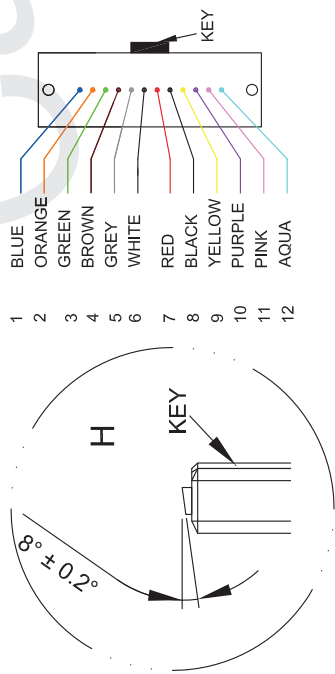

PIN No.
12
11
•
•
2
1

PIN No.
1
2
•
•
11
12

PIN No. 12 11 10 9 8 7 6 5 4 3 2 1
FIBER COLOR BLUE ORANGE GREEN BROWN GREY WHITE RED BLACK YELLOW PURPLE PINK AQUA

PIN No. 1 2 3 4 5 6 7 8 9 10 11 12
FIBER COLOR BLUE ORANGE GREEN BROWN GREY WHITE RED BLACK YELLOW PURPLE PINK AQUA

POLARITY B	
FIBER MAPPING	KEY UP
KEY UP	KEY UP
A	B
1	BLUE 12
2	ORANGE 11
3	GREEN 10
4	BROWN 9
5	GREY 8
6	WHITE 7
7	RED 6
8	BLACK 5
9	YELLOW 4
10	PURPLE 3
11	PINK 2
12	AQUA 1

SPECIFICATION:

- 1.CONNECTOR A : 12F MPO/APC FEMALE
- 2.CONNECTOR B : 12F MPO/APC FEMALE
- 3.CABLE TYPE : 12 STRANDS CABLE, SM 9/125(OS2), ROUND 3.0mm PLENUM JACKET.
- 4.JACKET COLOR : YELLOW
- 5.WAVELENGTH : 1550nm
- 6.INSERTION LOSS : ≤0.70dB
- 7.RETURN LOSS : ≥55dB

Part Number: 50-B3122P-xxM
Description: w-Ignite™ Fiber Cable, 12F MPO/APC Female-Female, Polarity B, SM 3mm 12F Yellow OFNP Jacket, xx Meter.