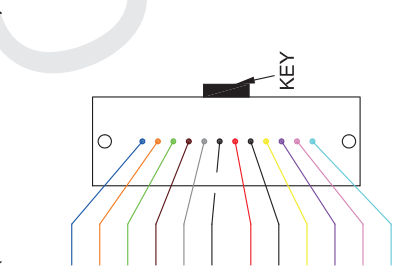

PIN No.
1
2
.
.
.
11
12

PIN No.
12
11
.
.
.
2
1

PIN No. 1 2 3 4 5 6 7 8 9 10 11 12

FIBER COLOR BLUE ORANGE GREEN BROWN GRAY WHITE RED BLACK YELLOW PURPLE PINK AQUA

FIBER MAPPING		
KEY UP	A	B
1	BLUE	12
2	ORANGE	11
3	GREEN	10
4	BROWN	9
5	GREY	8
6	WHITE	7
7	RED	6
8	BLACK	5
9	YELLOW	4
10	PURPLE	3
11	PINK	2
12	AQUA	1

CABLE LABEL (24mm)

FIBER COLOR BLUE ORANGE GREEN BROWN GRAY WHITE RED BLACK YELLOW PURPLE PINK AQUA

PIN No. 12 11 10 9 8 7 6 5 4 3 2 1

SPECIFICATION:

- 1.CONNECTOR A : 12F ELITE MPO/PC FEMALE
- 2.CONNECTOR B : 12F ELITE MPO/PC FEMALE
- 3.CABLE TYPE : 12 STRANDS CABLE, MM 50/125(OM4), ROUND 3.0mm PLENUM JACKET.
- 4.JACKET COLOR : MAGENTA
- 5.WAVELENGTH : 850nm
- 6.INSERTION LOSS : ≤0.35dB

Part Number: 50-8120P-MGxxM
Description: w-Ignite™ Fiber Cable, 12F Elite MPO Female-Female, Polarity B, OM4 3mm 12F Magenta OFNP Jacket, xx Meter.